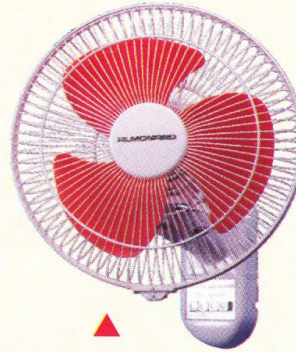

REGD. TRADE MARK

ALMONARD

HOT FAVOURITES

for

COOL PERFORMANCE

SUPREME FANS

Supreme

400 mm (16") WALL FAN

Supreme

400 mm (16")
PEDESTAL FAN

Supreme

400 mm (16") TABLE FAN

HIGH SPEED FANS

RPM - 2000
HIGH SPEED

300 mm (12") WALL FAN
ADJUSTABLE VERTICAL ANGLE

RPM - 1800
HIGH SPEED

400 mm (16") WALL FAN
ADJUSTABLE VERTICAL ANGLE

RPM - 1800
HIGH SPEED
400 mm (16") TABLE FAN

RPM - 1800
HIGH SPEED

400 mm (16")
PEDESTAL FAN

CEILING FANS

REGULAR

SUPER DELUXE

**POPULAR
MARK-II**

24" CEILING FAN
BROWN / WHITE
HIGH SPEED

POPULAR

Sizes

600 mm (24") 900 mm (36") 1050 mm (42")

1200 mm (48") 1400 mm (56")

WHITE / IVORY / BLACK / BROWN

India's Largest Range of Fans and Home Appliances